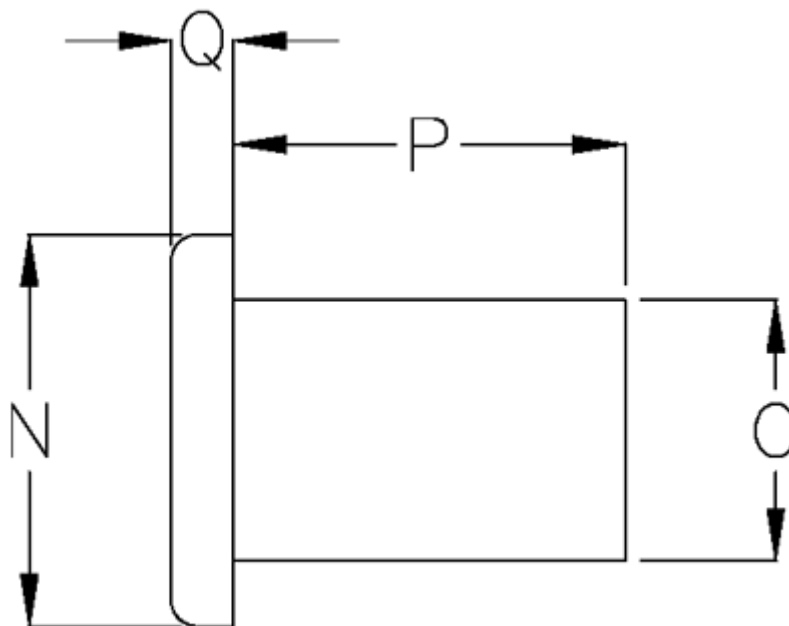

Article number: 05904215

Description: Hepco dowel pin SDP 15

Measures

N m6 = 15 (+0.018/+0.007)

O K6 = 10 (+0.002/- 0.007)

P = 15.00

Q = 4,75